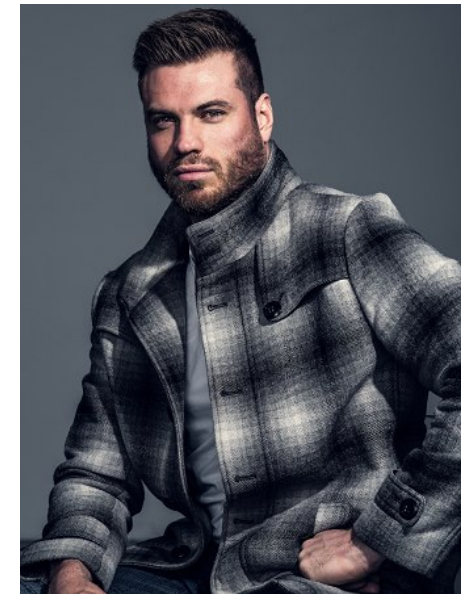

MARK VIDA

Height 6'4" Chest 40" Waist 35" Collar 16.5" Sleeve 38" Suit 40" Suit
Length L Shoe 13 US Hair Blonde Eyes Brown

645 King Street W. Suite 401, Toronto Canada M5V1M5, Telephone: 416 504
5584, Email: info@bnmmmodels.com