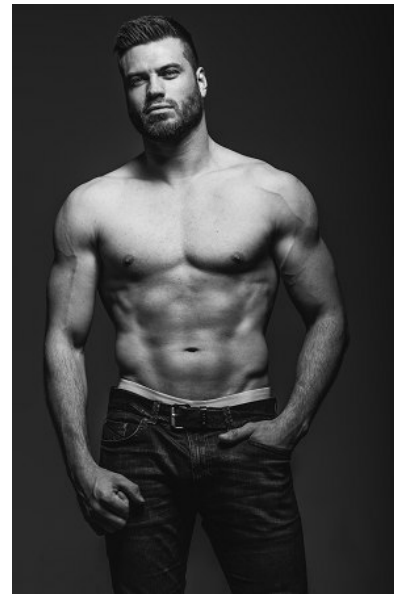

MARK VIDA

Height 6'4" Chest 40" Waist 35" Collar 16.5" Sleeve 38" Suit 40" Suit
Length L Shoe 13 US Hair Blonde Eyes Brown

645 King Street W. Suite 401, Toronto Canada M5V1M5, Telephone: 416 504
5584, Email: info@bnmmmodels.com