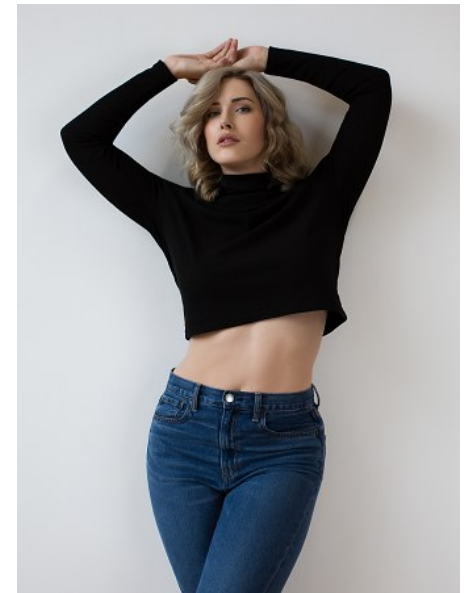

MEGHAN KLASSEN

Height 5'9" Bust 36" D Waist 26" Hips 39" Dress 6 US Shoe 10 US
Hair Dark Brown Eyes Blue

b&m

645 King Street W. Suite 401, Toronto Canada M5V1M5, Telephone: 416 504
5584, Email: info@bnmmmodels.com