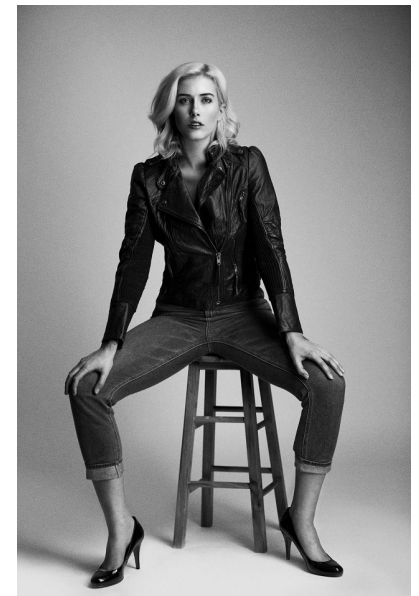

MEGHAN KLASSEN

Height 5'9" Bust 36" D Waist 26" Hips 39" Dress 6 US Shoe 10 US
Hair Dark Brown Eyes Blue

b&m

645 King Street W. Suite 401, Toronto Canada M5V1M5, Telephone: 416 504
5584, Email: info@bnmmmodels.com